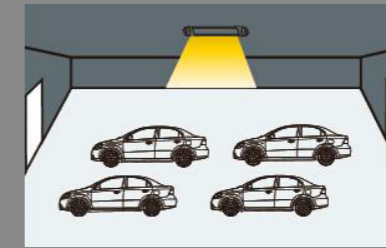

当环境光线充足时, 即使有运动, 灯具也不会打开。